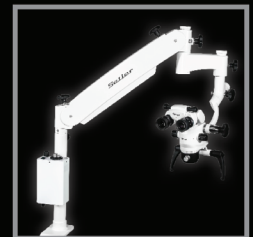

SEILER

MEDICAL DIVISION
DENTAL MICROSCOPE

**"YOU CAN'T TREAT
WHAT YOU CAN'T SEE"**

- 6 step turret magnification system (3 step turret available)
- LED Illumination + 150,000 LUX, 50,000 hour life
- Widefield eyepieces with dioptic locks: 10x, 12.5x 16x, and 20x
- True Coaxial Illumination="Shadow Free"
- Objective Lens: 175mm, 200mm, 250mm, 300mm, and 400mm
OPTIONAL: Vario Focus Lens - 200mm-350mm
- 0-220° Inclinable Binocular Head (Fixed 45° head available)
- Composite and Red Free Filter standard
- USB and 12V DC power support directly on optic pod (charge Handycams, GoPro, DSLR, HD CCD)

ALPHA AIR SERIES

FOCUS ON PRECISION.

DENTAL OPERATING MICROSCOPE

ACCESSORIES

ASSISTANT
TEACHING HEAD

0-220°
BINOCULAR HEAD

WIDE-FIELD
EYEPIECES

LASER FILTERS

BEAMSPLITTER

EXTENDER
ROTATION DEVICE

IRIS DIAPHRAGM

GO PRO HERO

DSLR CAMERA
ADAPTER

HD LIVE VIDEO
CAMERA

S-VIDEO CAMERA

VARIO FOCUS

MOUNTING OPTIONS

FLOOR

HIGH WALL

WALL

CEILING

TABLETOP