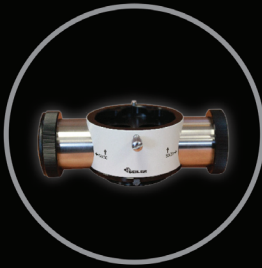

SEILER

MEDICAL DIVISION
DENTAL MICROSCOPE

**"YOU CAN'T TREAT
WHAT YOU CAN'T SEE"**

- 6 step turret magnification system (3 step turret available)
- LED Illumination + 150,000 LUX, 50,000 hour life
- Widefield eyepieces with dioptic locks: 10x, 12.5x 16x, and 20x
- True Coaxial Illumination="Shadow Free"
- Objective Lens: 175mm, 200mm, 250mm, 300mm, and 400mm
OPTIONAL: Vario Focus Lens - 200mm-350mm
- 0-220° Inclinable Binocular Head (Fixed 45° head available)
- Composite and Red Free Filter standard
- USB and 12V DC power support directly on optic pod (charge Handycams, GoPro, DSLR, HD CCD)

ALPHA AIR SERIES

FOCUS ON PRECISION.

DENTAL OPERATING MICROSCOPE

ACCESSORIES

ASSISTANT
TEACHING HEAD

0-220°
BINOCULAR HEAD

WIDE-FIELD
EYEPIECES

LASER FILTERS

BEAMSPLITTER

EXTENDER
ROTATION DEVICE

IRIS DIAPHRAGM

GO PRO HERO

DSLR CAMERA
ADAPTER

HD LIVE VIDEO
CAMERA

S-VIDEO CAMERA

VARIO FOCUS