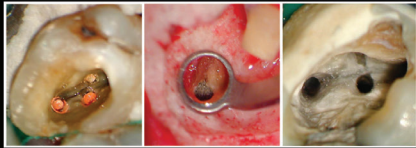

SEILER

MEDICAL DIVISION
DENTAL MICROSCOPE

**"YOU CAN'T TREAT
WHAT YOU CAN'T SEE"**

- 6 step turret magnification system (3 step turret available)
- LED Illumination + 150,000 LUX, 50,000 hour life
- Widefield eyepieces with dioptic locks: 10x, 12.5x 16x, and 20x
- True Coaxial Illumination="Shadow Free"
- Objective Lens: 175mm, 200mm, 250mm, 300mm, and 400mm
OPTIONAL: Vario Focus Lens - 200mm-350mm
- 0-220° Inclinable Binocular Head (Fixed 45° head available)
- Composite and Red Free Filter standard
- USB and 12V DC power support directly on optic pod (charge Handycams, GoPro, DSLR, HD CCD)

ALPHA AIR SERIES

FOCUS ON PRECISION.

DENTAL OPERATING MICROSCOPE

ACCESSORIES

ASSISTANT
TEACHING HEAD

0-220°
BINOCULAR HEAD

WIDE-FIELD
EYEPIECES

LASER FILTERS